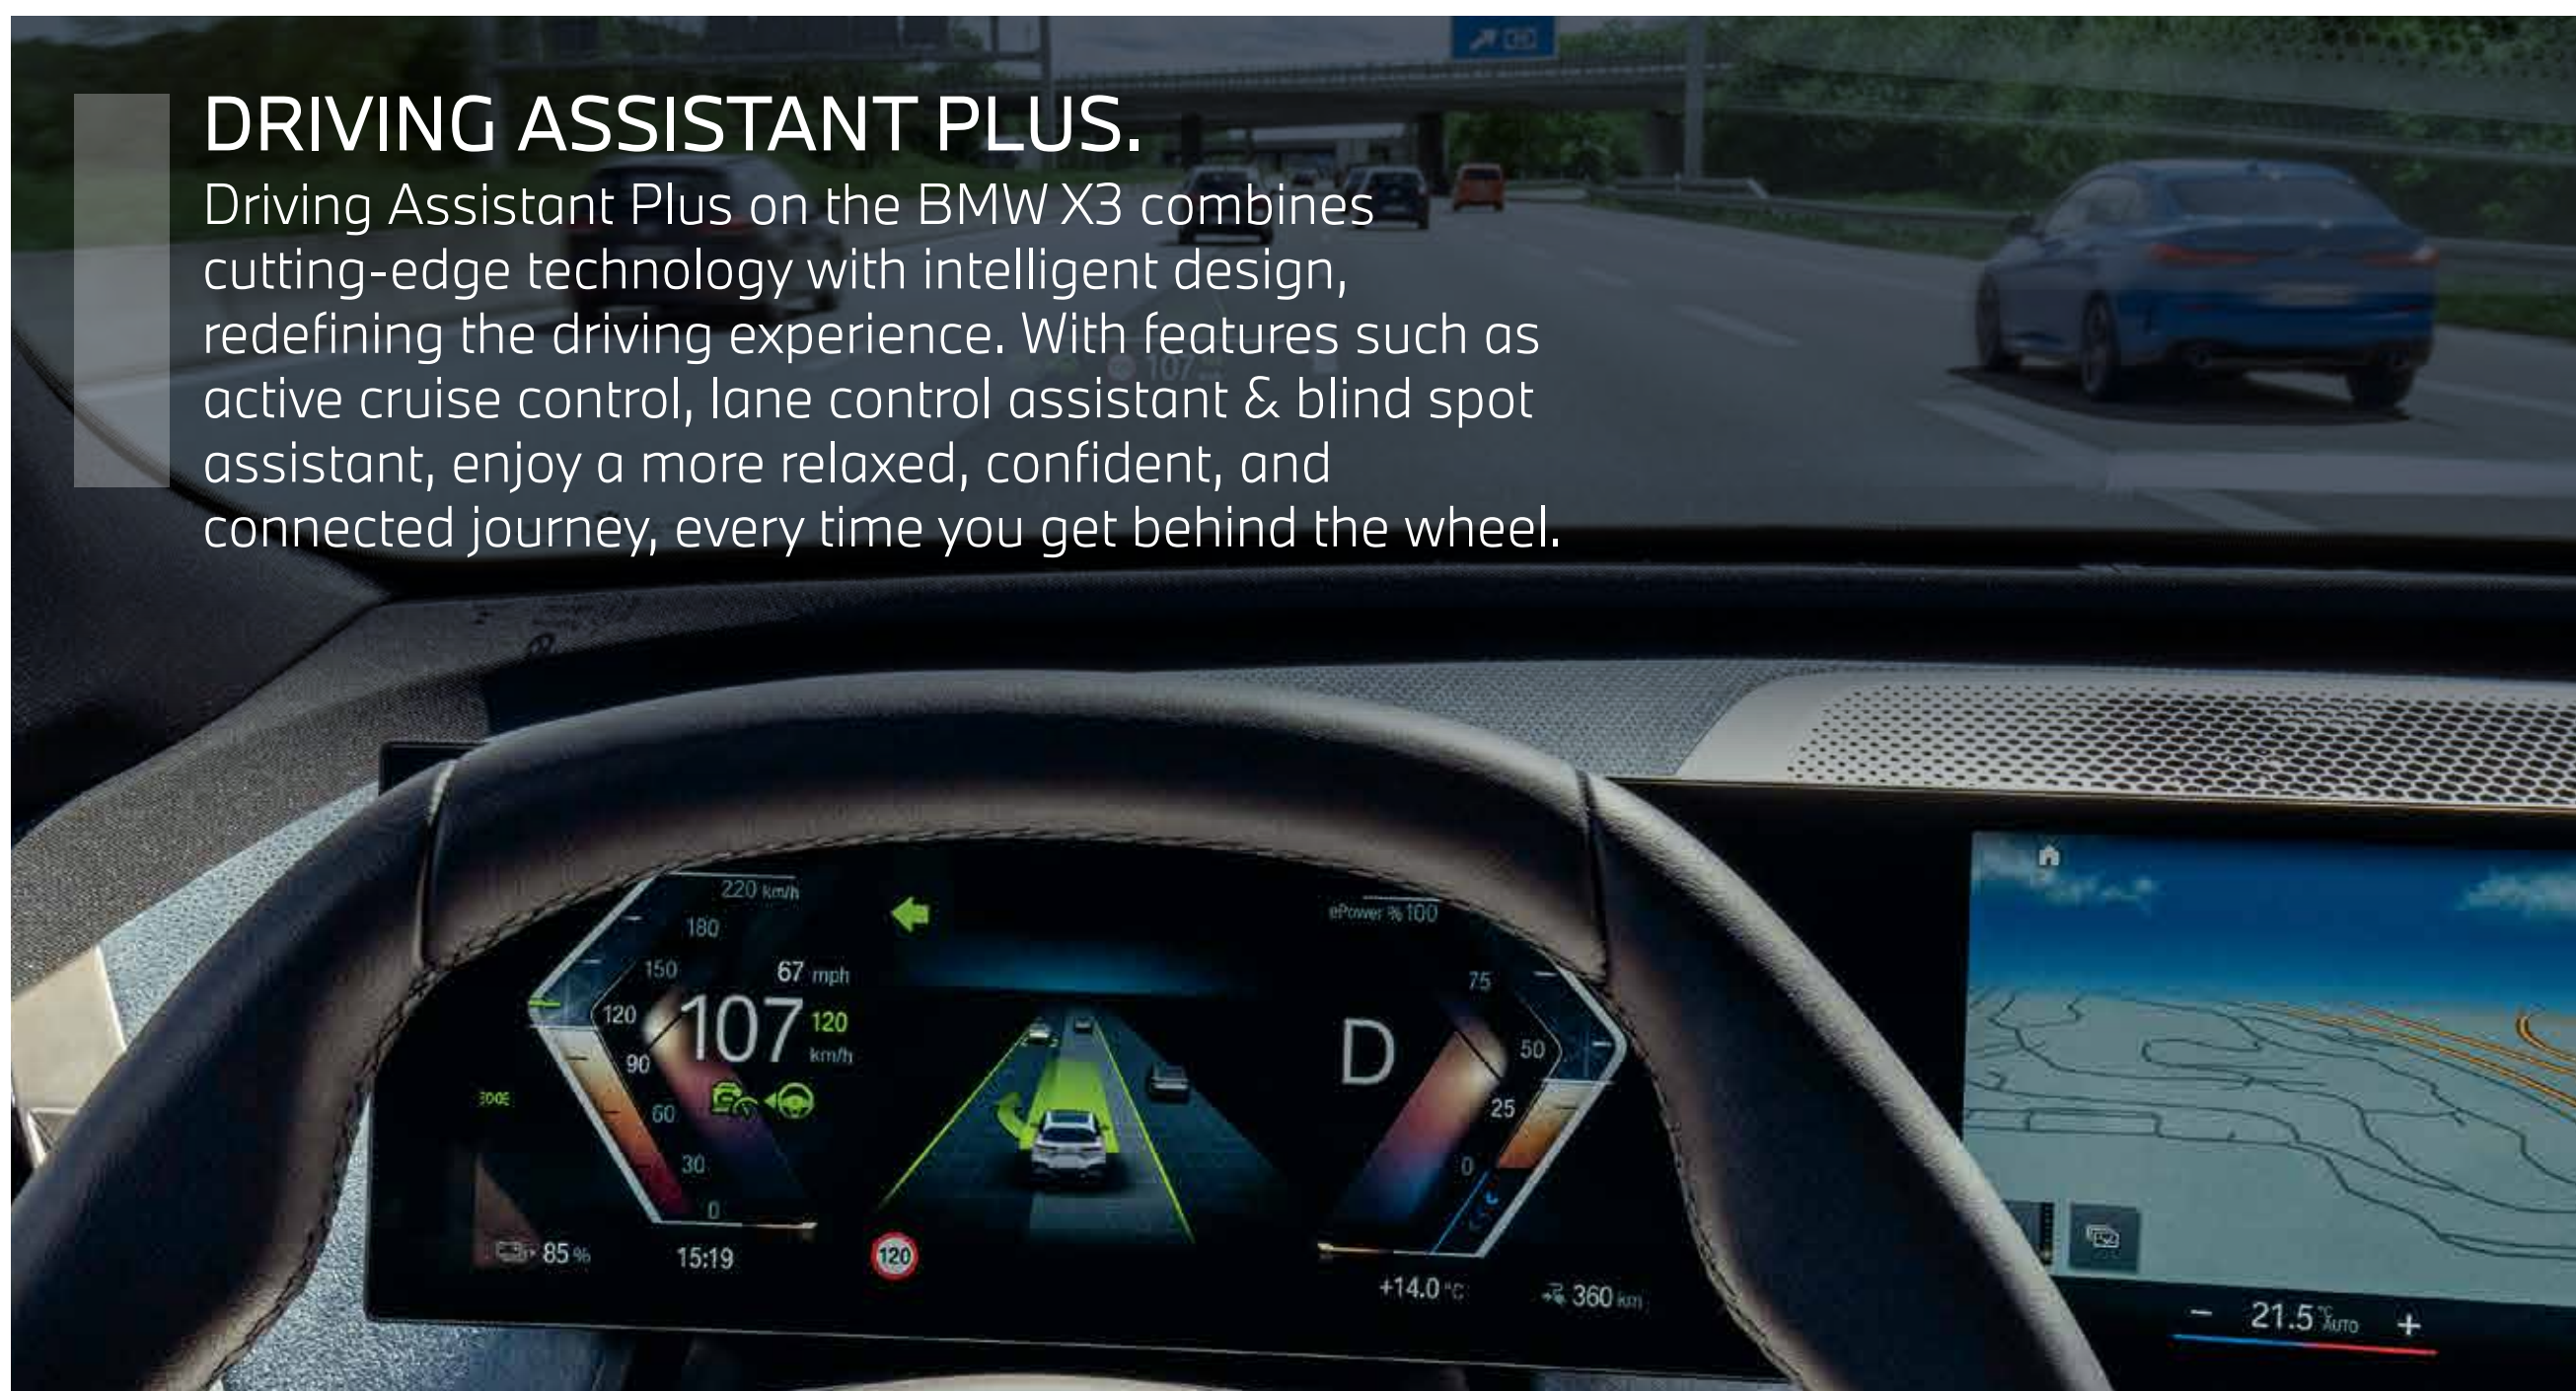

## DRIVING ASSISTANT PLUS.

Driving Assistant Plus on the BMW X3 combines cutting-edge technology with intelligent design, redefining the driving experience. With features such as active cruise control, lane control assistant & blind spot assistant, enjoy a more relaxed, confident, and connected journey, every time you get behind the wheel.