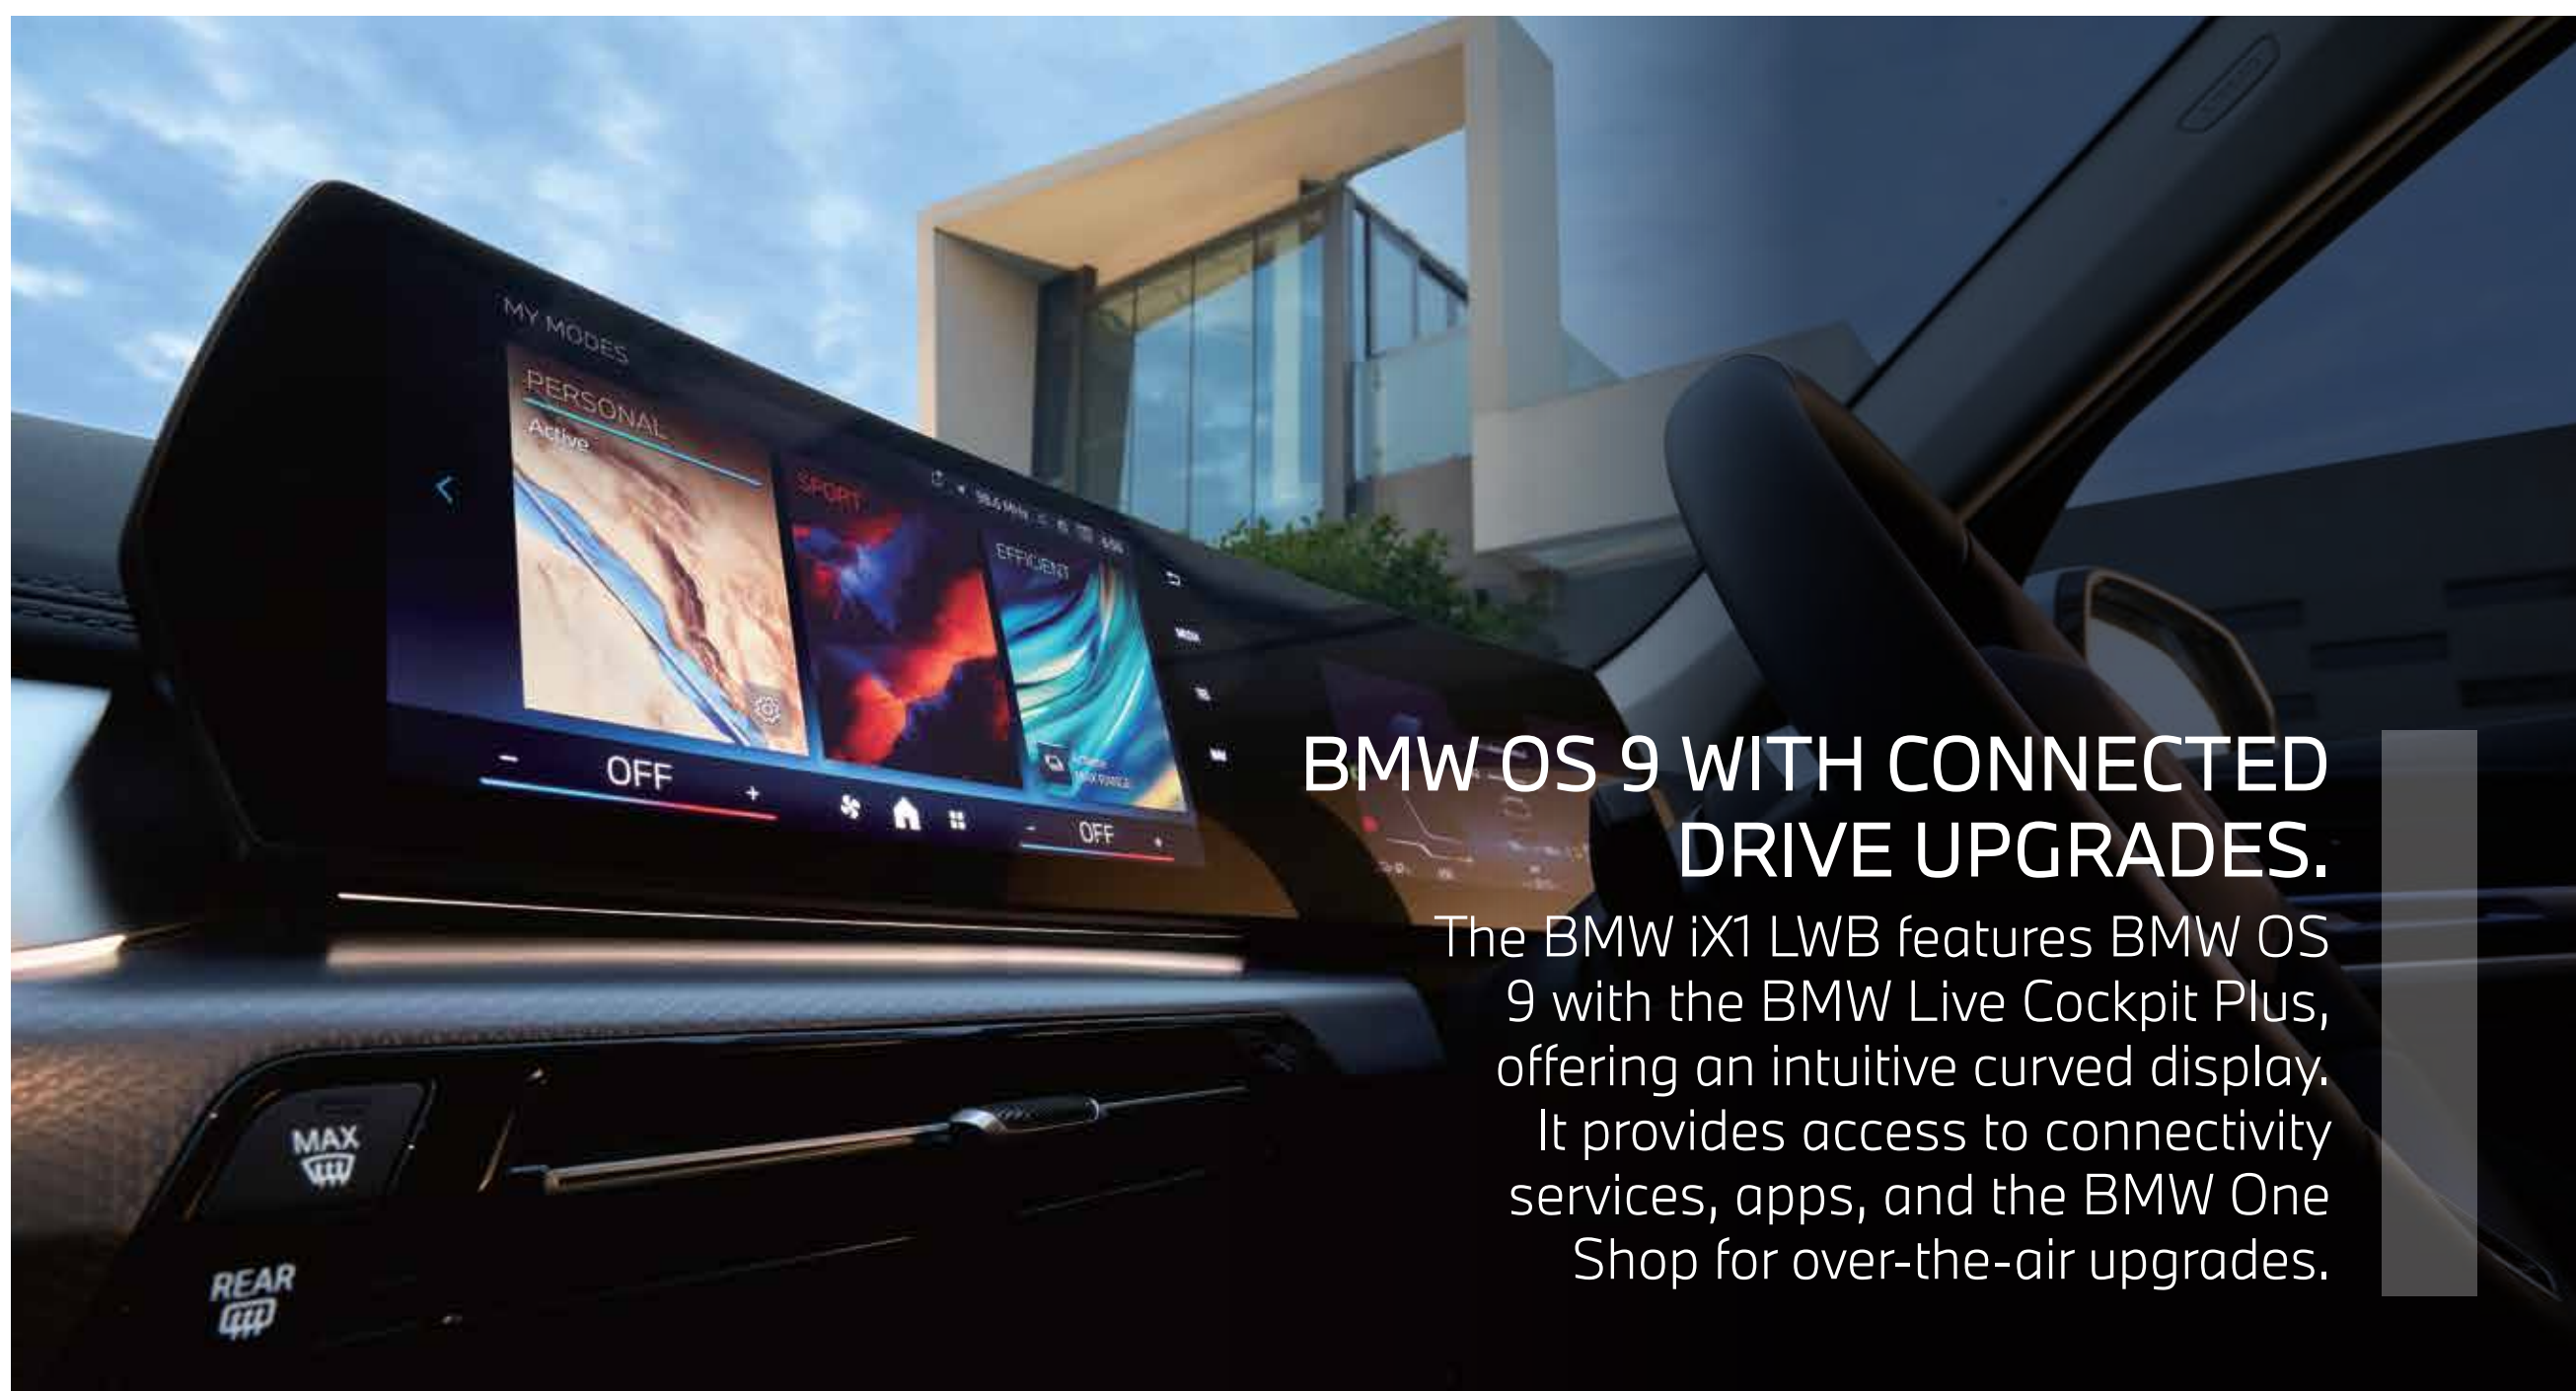

OVER 5,000 CHARGING POINTS ALL ACROSS INDIA.

INTERIOR HIGHLIGHTS.

BMW OS 9 WITH CONNECTED DRIVE UPGRADES.

The BMW iX1 LWB features BMW OS 9 with the BMW Live Cockpit Plus, offering an intuitive curved display. It provides access to connectivity services, apps, and the BMW One Shop for over-the-air upgrades.