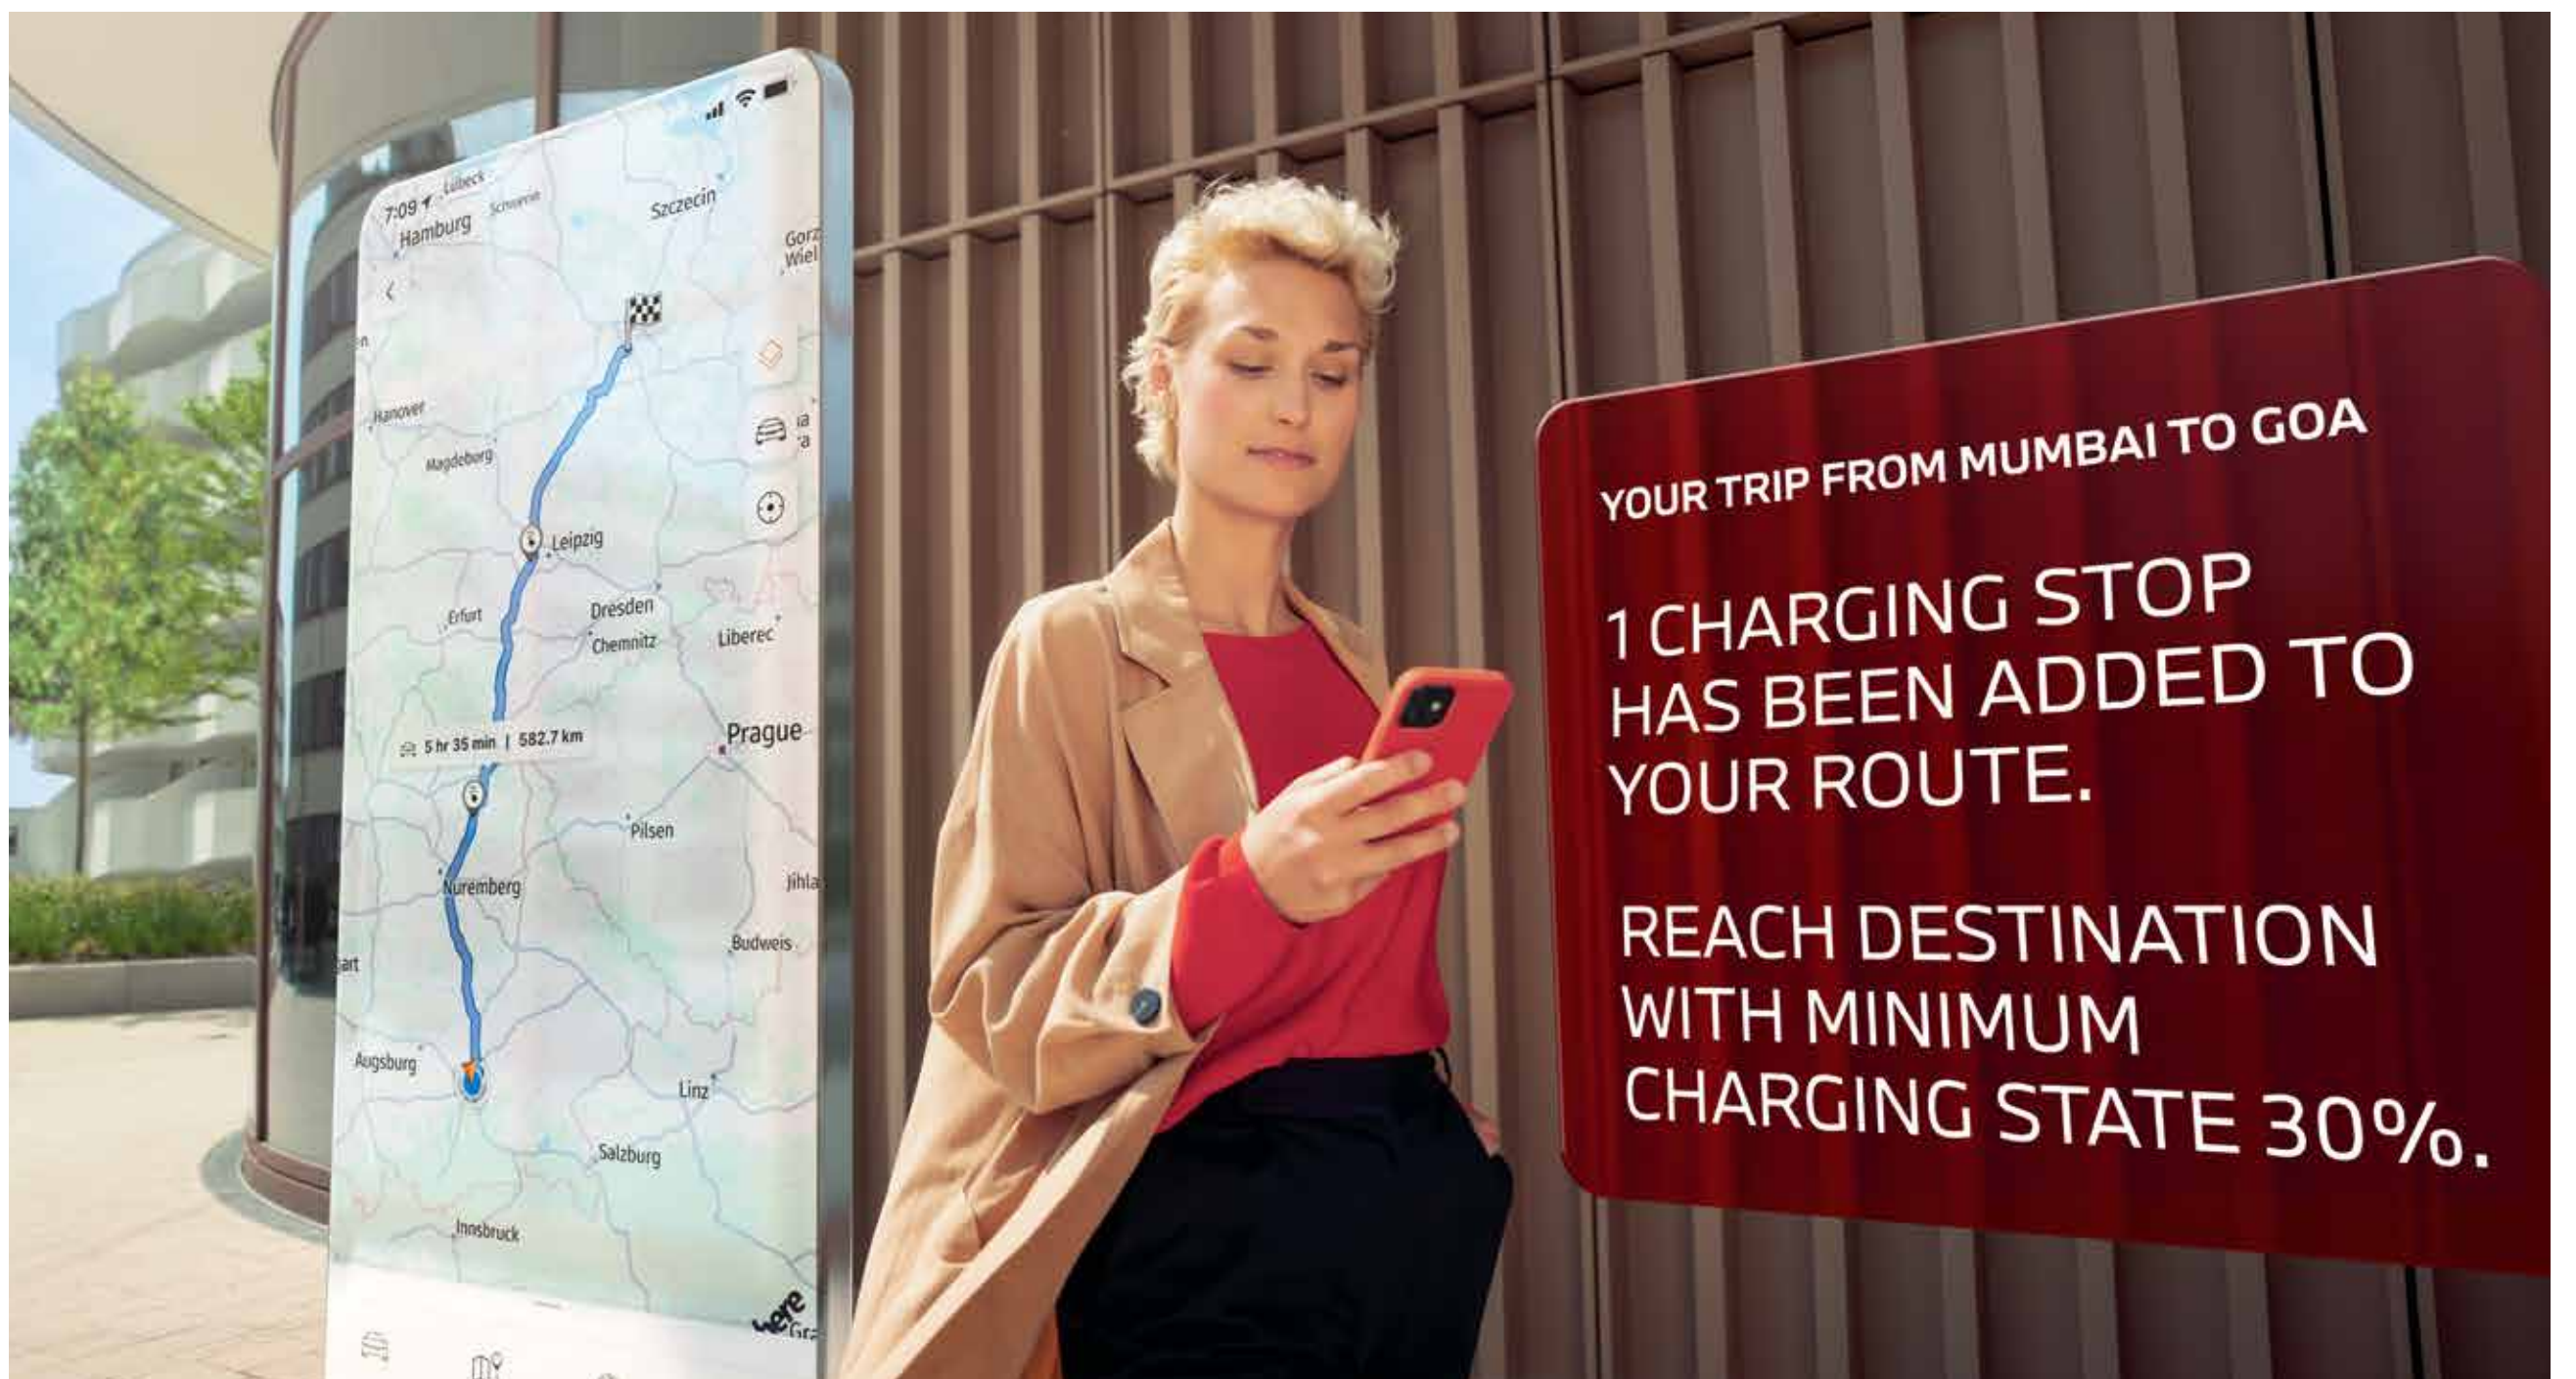

E-ROUTE TRIP PLANNING.

Get seamless & efficient route planning on the My BMW App, with cloud-based navigation. Optimized charging stops based on traffic conditions and your battery's state of charge – ensuring you get to your destination in the fastest way possible.

CHARGING CONCIERGE.

No need to worry about charging your EV as BMW offers complete peace of mind with 24x7 Charging Concierge which includes trip planning, charging activation and payment of services availed.

OVER 5,000 CHARGING POINTS ALL ACROSS INDIA.