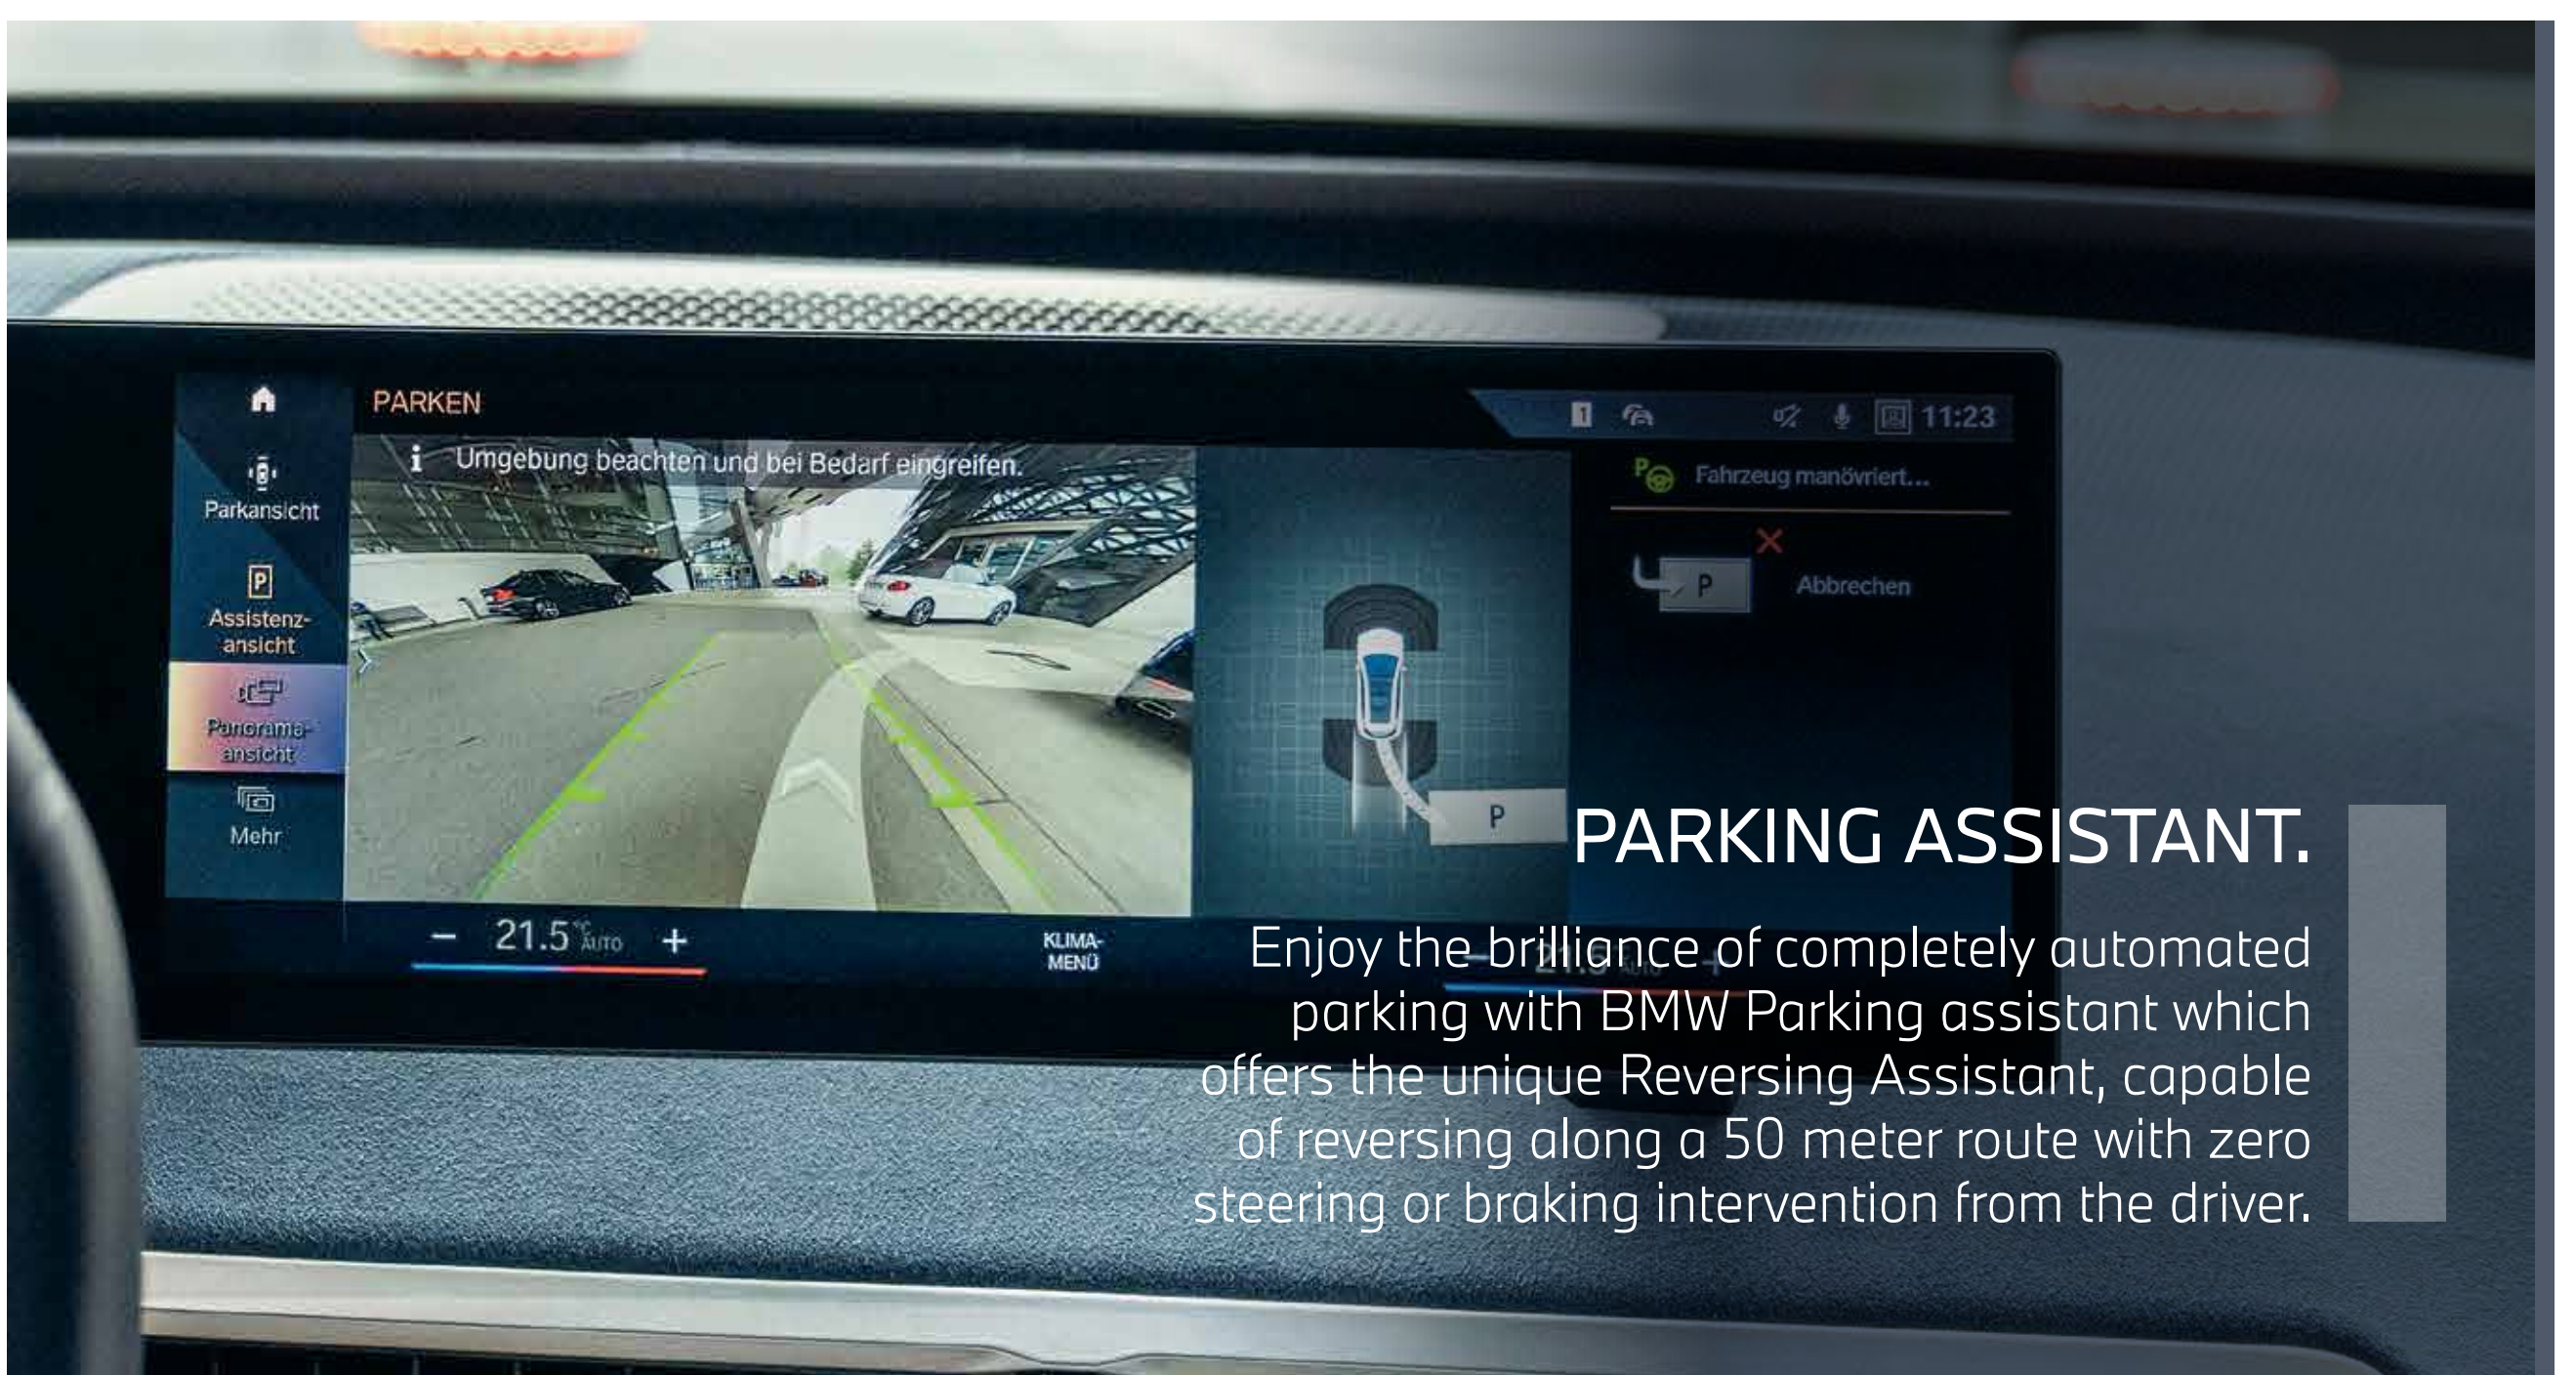

With BMW Digital Key Plus, you can use your smartphone or smartwatch to lock, unlock and even drive the vehicle instead of a traditional key as well as transfer the key with up to 4 people at a time.

DRIVING ASSISTANT.

The Driving Assistant on the iX1 LWB combines innovative features like Lane Departure Warning, Blind Spot Detection, and Rear Collision Warning to help keep you safe on the road. With the BMW Driving Assistant, you'll enjoy enhanced safety and peace of mind on every drive.

PARKING ASSISTANT.

Enjoy the brilliance of completely automated parking with BMW Parking assistant which offers the unique Reversing Assistant, capable of reversing along a 50 meter route with zero steering or braking intervention from the driver.