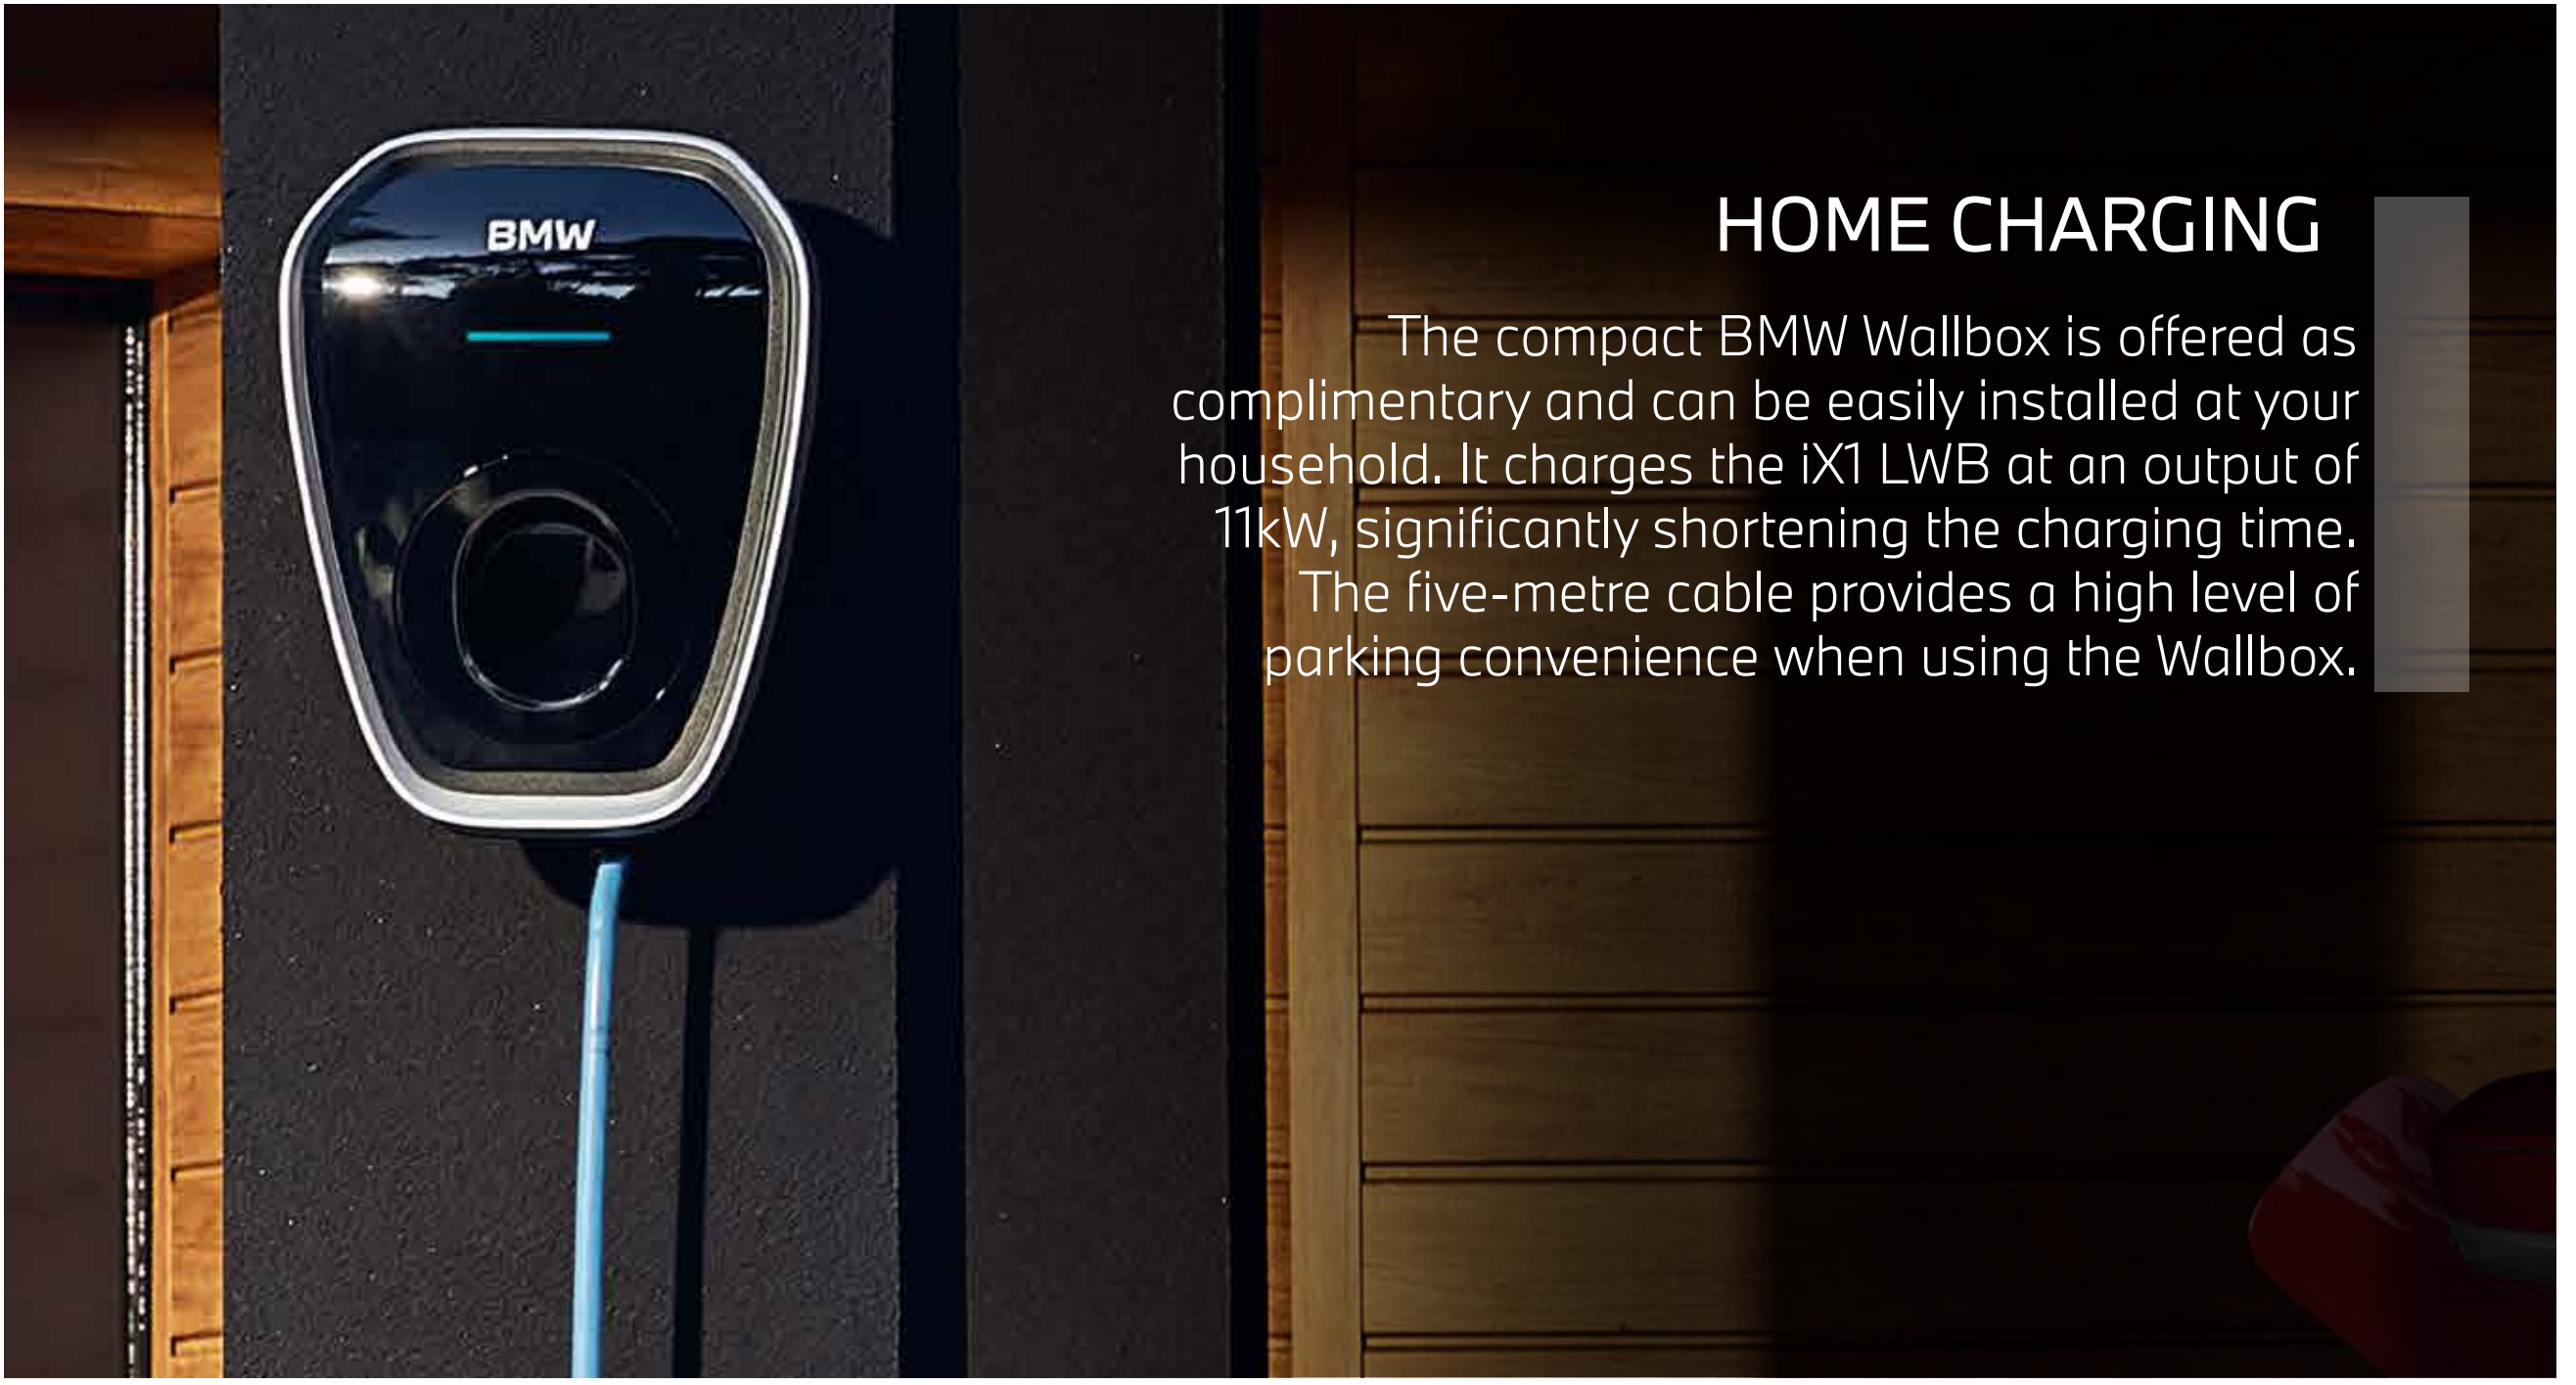

CHARGING.

HOME CHARGING

The compact BMW Wallbox is offered as complimentary and can be easily installed at your household. It charges the iX1 LWB at an output of 11kW, significantly shortening the charging time. The five-metre cable provides a high level of parking convenience when using the Wallbox.