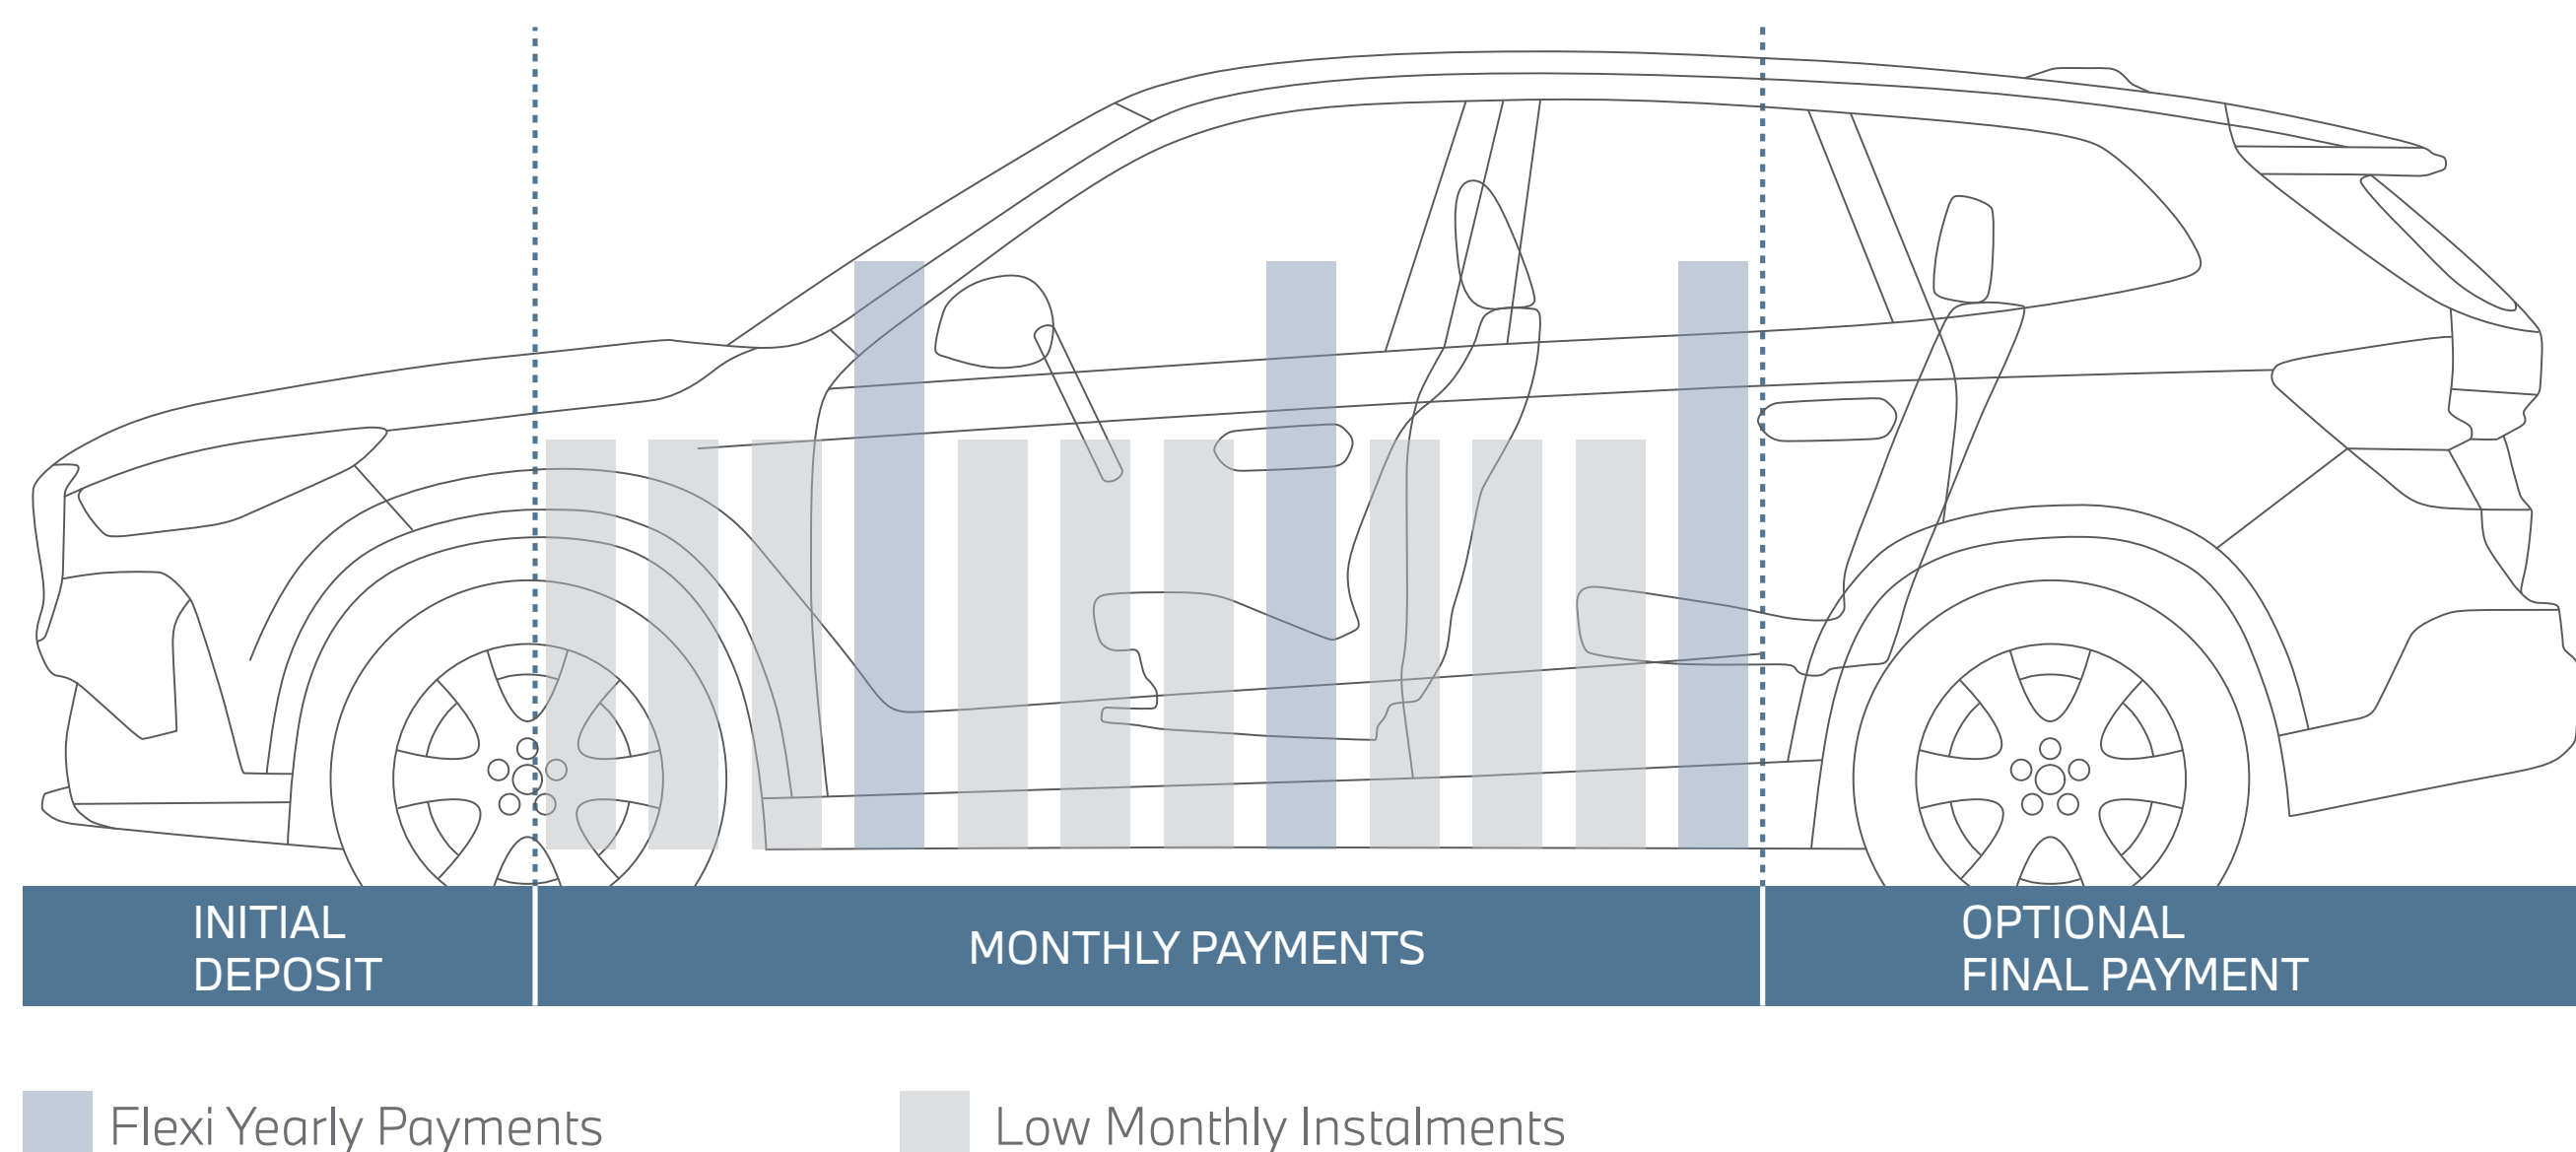

TECHNICAL INFORMATION.

Complete vehicle drive system

Drive type

Power kW (hp)

Torque Nm

Driving performance

Acceleration 0-100 km/h s

Top speed (electric) km/h

Electric Range MIDC km

Dimensions

Vehicle Length mm

Wheelbase mm

iX1 eDrive20L

All-electric, Front-wheel drive

150 (204)

250

8.6

175

531

4616

2800

OWNERSHIP BENEFITS.

Battery Warranty - 8 Years / 1,60,000 km

Extended Car Warranty up to 10 years*

■ Standard □ Optional

*STANDARD CAR WARRANTY IS 2 YEARS.

BMW SMART FINANCE.

Tailor-made financing for individuals to unlock the joy of reduced monthly payments by flexibility to pay higher annual instalments during the loan tenure and enjoy peace of mind with assured buyback value for the vehicle.

Low Monthly Payments

End-of-Term Flexibility

Assured Buyback Value

Ease of Upgrade

Convenience of Payment Customization

*T&Cs apply. Finance is at the sole discretion of BMW India Financial Services Private Limited.