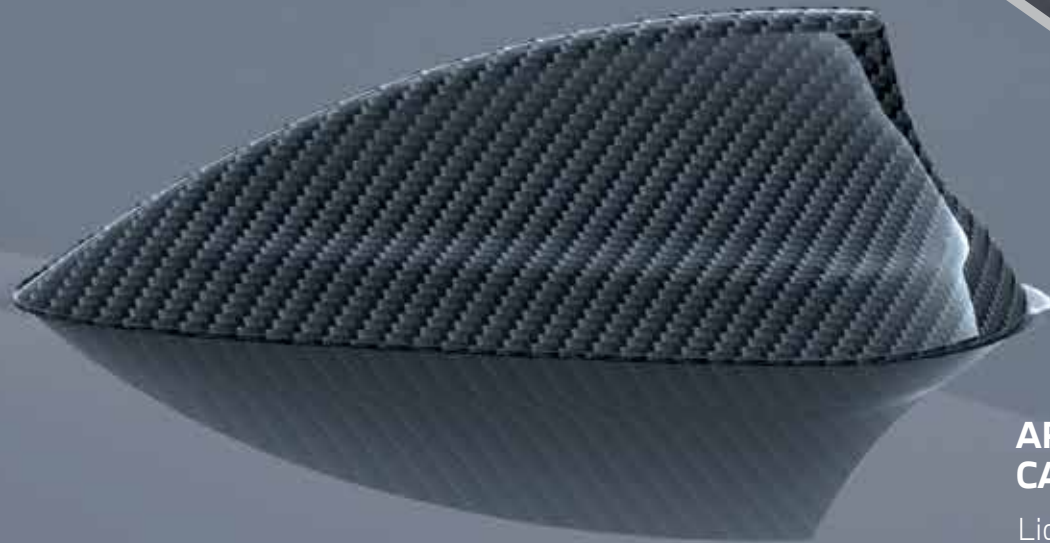

## DOOR SILL IN CARBON FIBRE

Finished with a high-quality carbon fibre trim, it has been precisely tailored to enhance the sporty appearance of the vehicle.

## M PERFORMANCE KEY FOB

Seamlessly elegant, technically sophisticated, a subtle expression of the driver's affinity with motorsports.